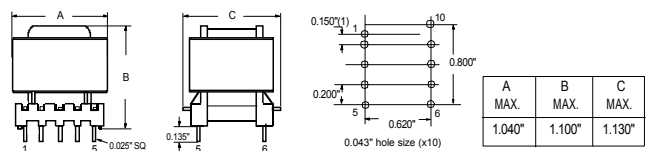

EE2425 - Through Hole

HORIZONTAL-10 PINS STK1814-312-001